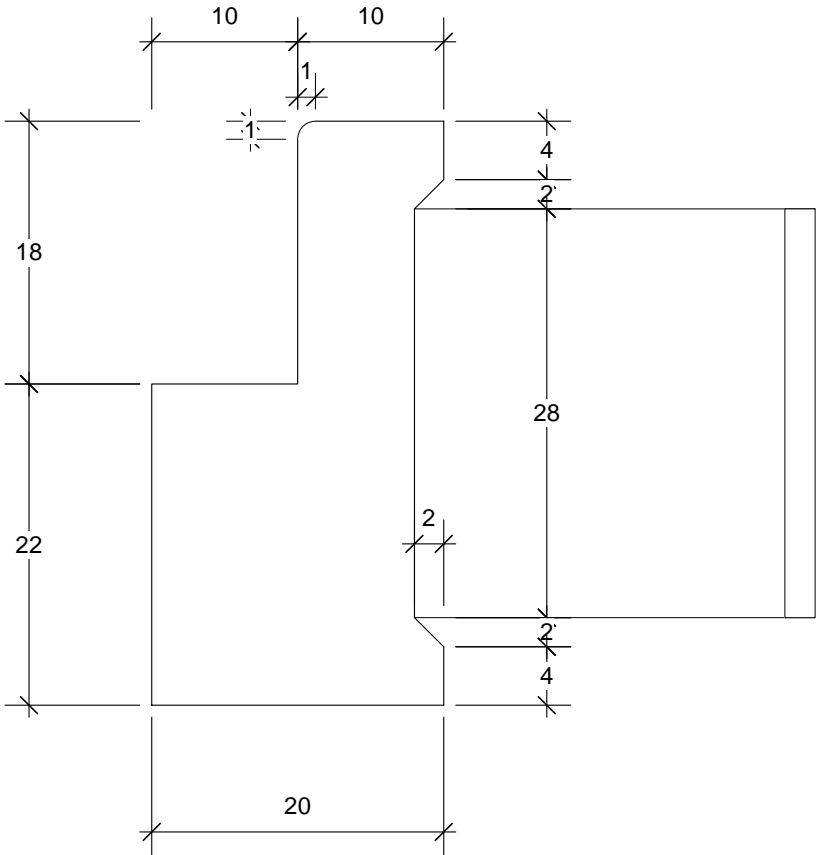

STAPLE MENPLAS NR455 PVC TICKET STRIP

15mm STANDARD MDF  
LAMINATED WITH POLYRAY  
MO3 SURF AND WHITE  
BALANCER TO REAR

SLOT 25mm X 5mm DEEP

AMERICAN WHITE OAK  
SATIN A / C LACQUER FINISH

CLIENT		
LOCATION		
TITLE		
DATE		
SCALE		
DRAWN BY		
CHECKED		
REF NO		