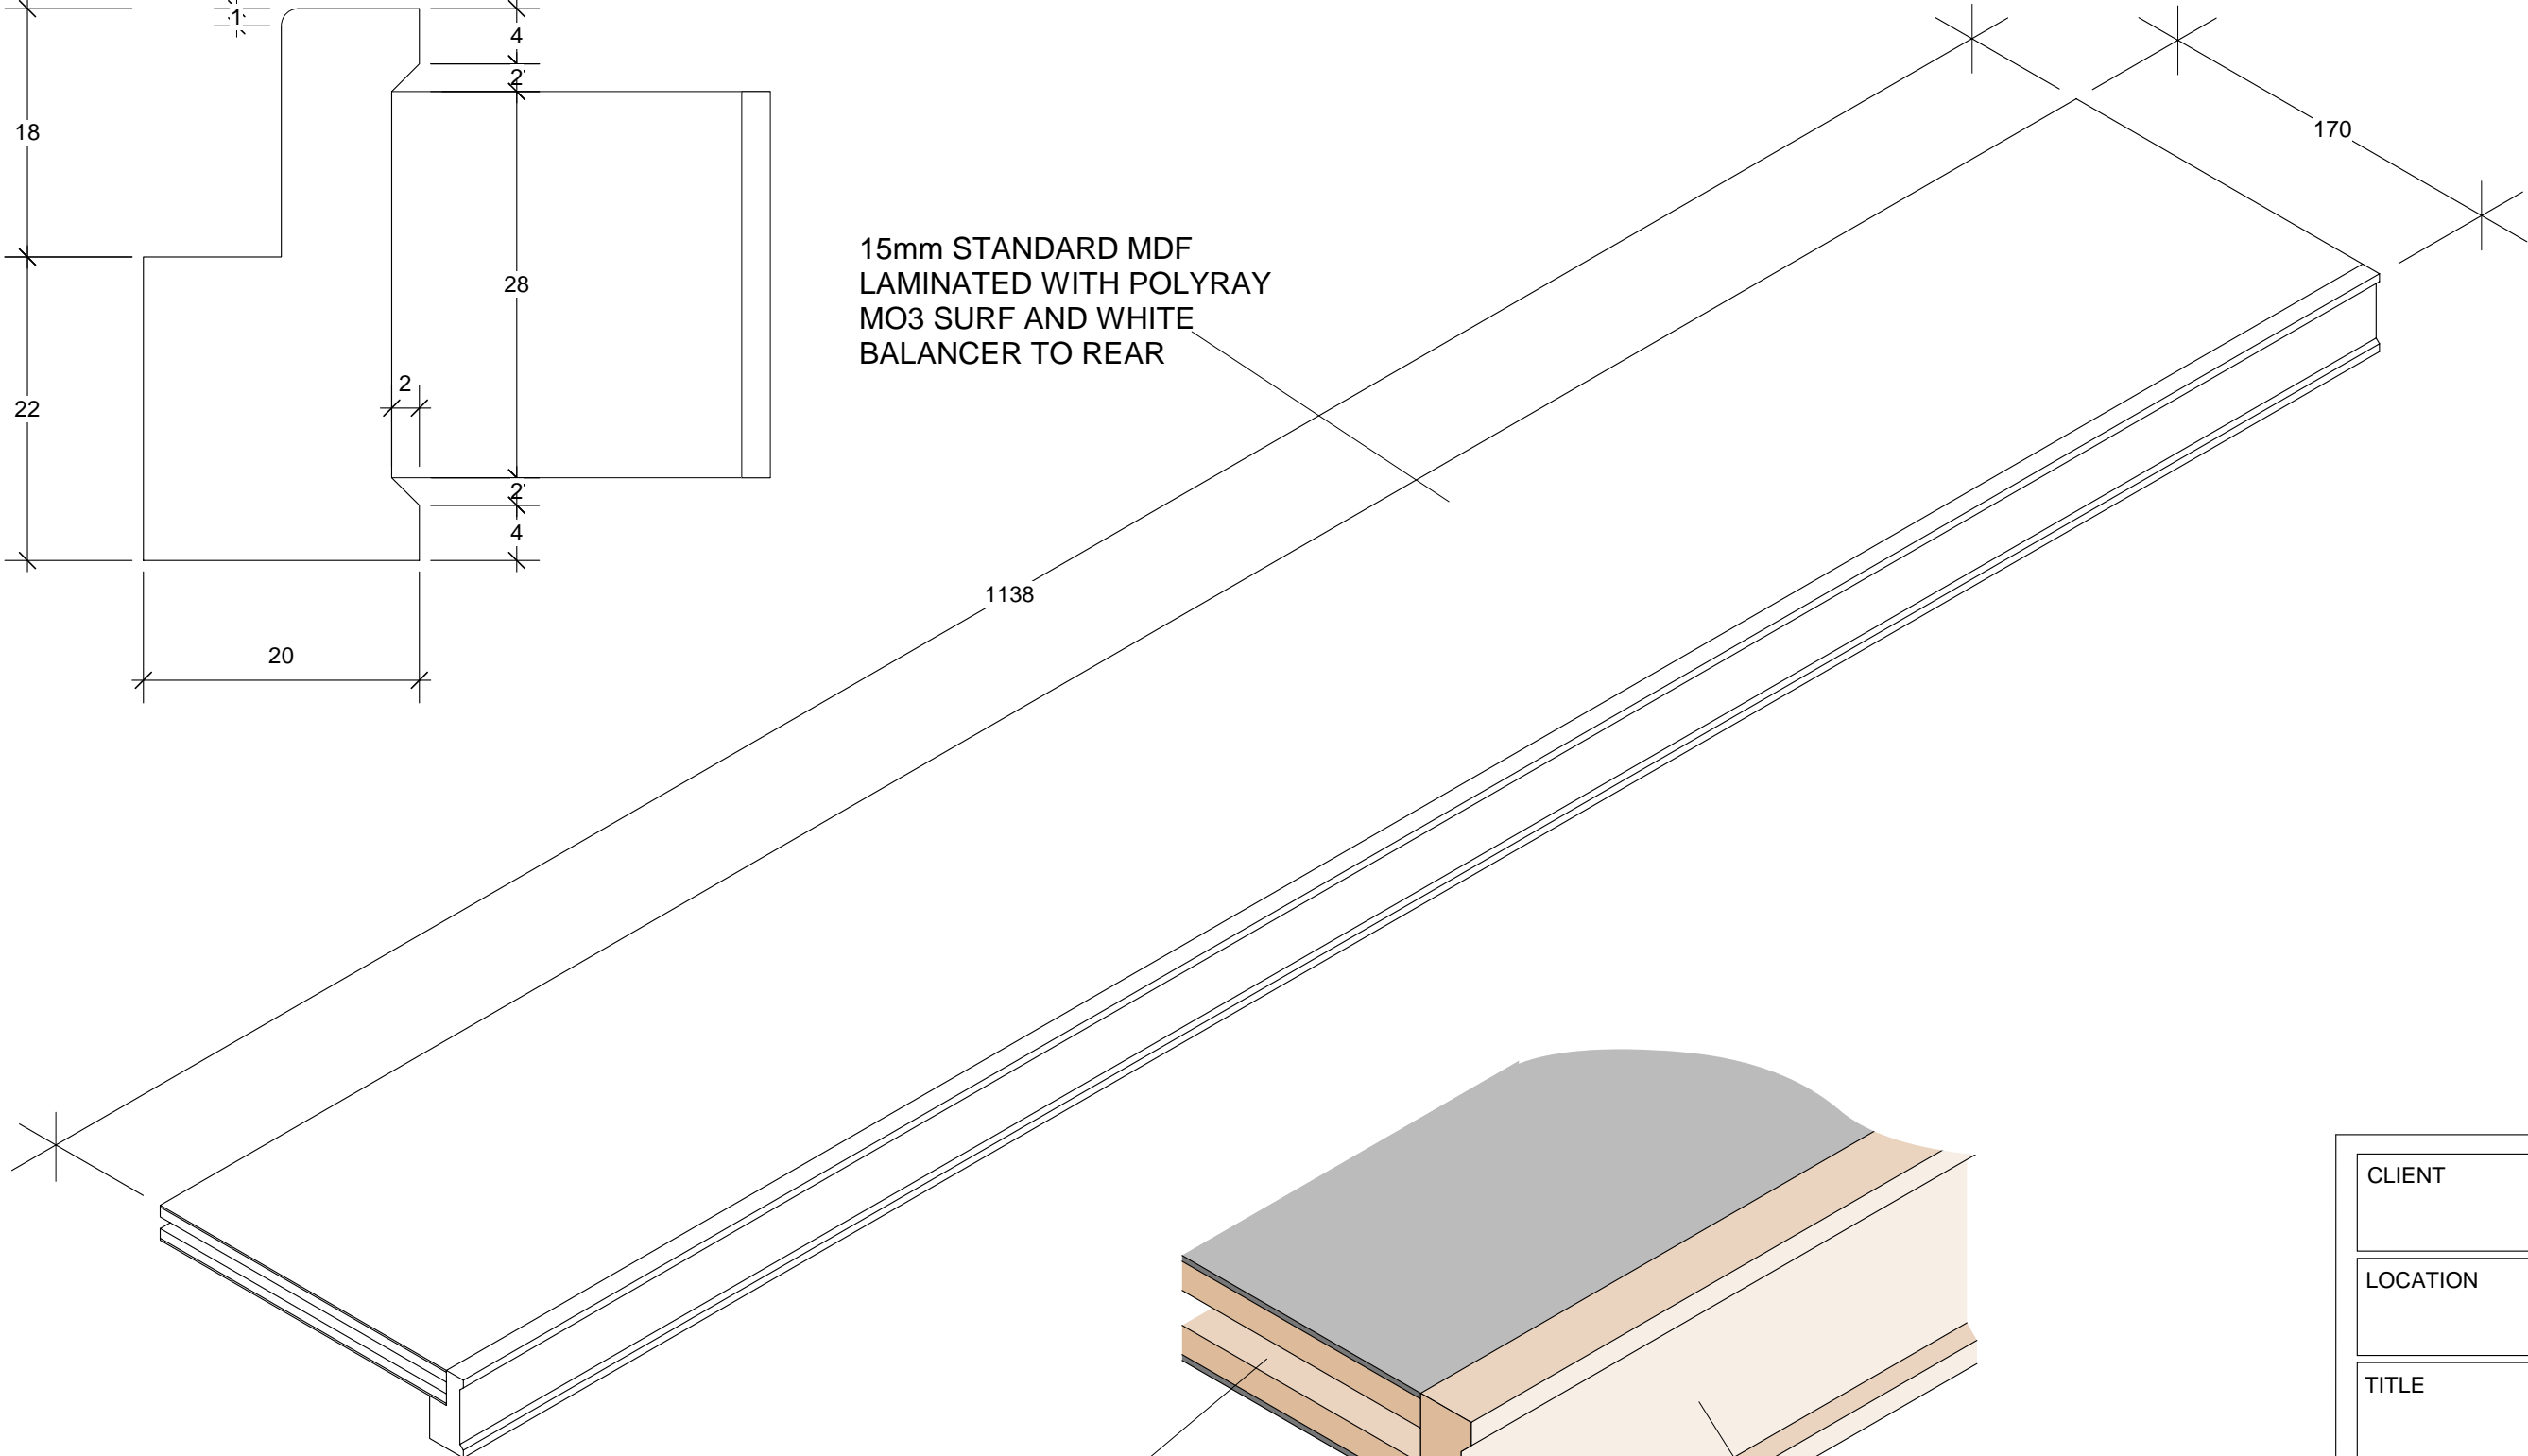

STAPLE MENPLAS NR455 PVC TICKET STRIP

15mm STANDARD MDF  
LAMINATED WITH POLYRAY  
MO3 SURF AND WHITE  
BALANCER TO REAR

SLOT 25mm X 5mm DEEP

AMERICAN WHITE OAK  
SATIN A / C LACQUER FINISH

CLIENT		
LOCATION		
TITLE		
DATE		
SCALE		
DRAWN BY		
CHECKED		
REF NO		